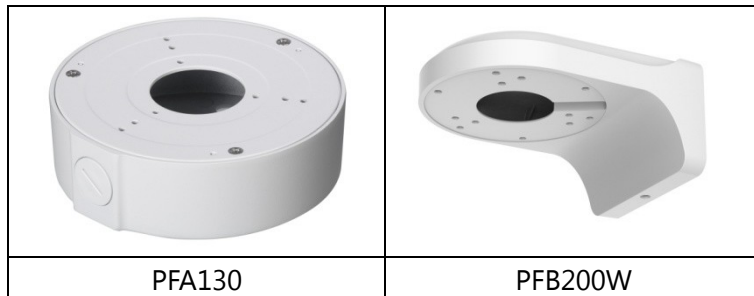

Accessories (optional)

Dahua Technology Co., Ltd.

1199 BinAn Road, Binjiang District, Hangzhou, China

Tel: +86-571-87688883

Fax: +86-571-87688815

Email: overseas@dahuatech.com

www.dahuasecurity.com

*Design and specifications are subject to change without notice.

© 2014 Dahua Technology