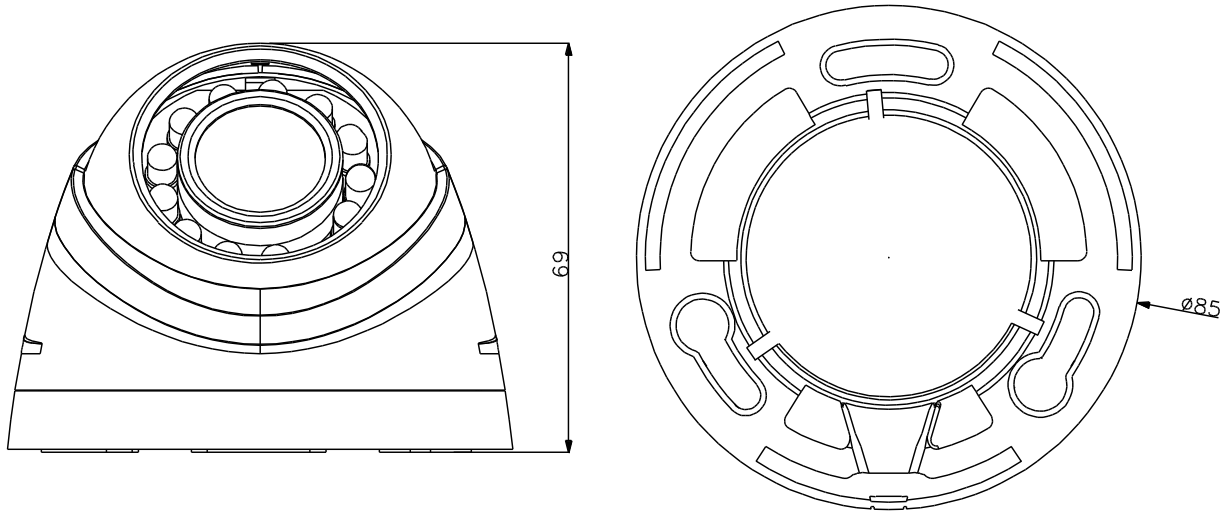

### Features

- 1/2.9" 1Megapixel CMOS
- 25/30fps@720P
- High speed, long distance real-time transmission
- Day/Night(ICR), AWB, AGC, BLC
- 3.6mm fixed lens (6mm optional)
- Max. IR LEDs length 20m, Smart IR
- DC12V

### Technical Specifications

Model	DH-HAC-HDW1100RP	DH-HAC-HDW1100RN
<b>Camera</b>		
Image Sensor	1/2.9" 1Megapixel CMOS	
Effective Pixels	1280(H) x720(V)	
Electronic Shutter	1/50s~1/100,000s	1/60s~1/100,000s
Video Frame Rate	25fps@720P	30fps@720P
Synchronization	Internal	
Min. Illumination	0.01Lux@F1.2(AGC ON),0Lux IR on	
Video Output	1-channel BNC HDCVI high definition video output	
<b>Camera Features</b>		
Max. IR LEDs Length	20m, Smart IR	
Day/Night	Auto(ICR) / Color / B/W	
Noise Reduction	2D	
<b>Lens</b>		
Focal Length	3.6mm (6mm optional)	
Mount Type	M12	
<b>General</b>		
Power Supply	DC12V±10%	
Power Consumption	Max 2W	
Working Environment	-30°C~+60°C / Less than 95%RH (no condensation)	
Transmission Distance	Over 500m via 75-3 coaxial cable	
Dimensions	Φ85mm × 69mm	
Weight	200g	

## Dimensions (mm)