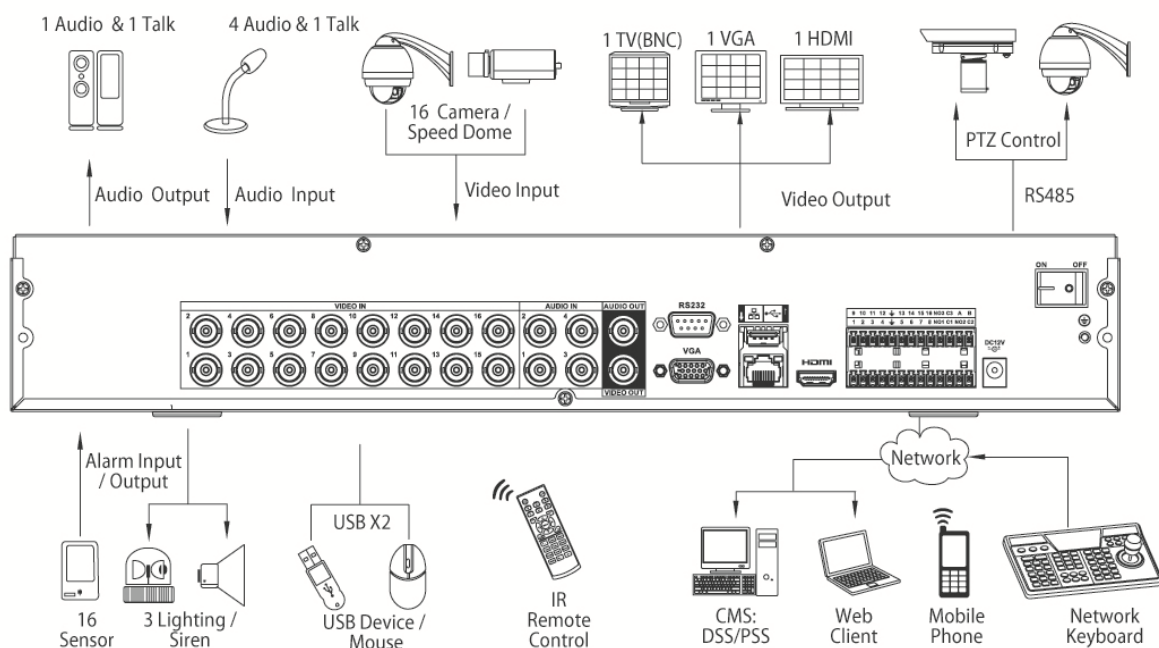

DH-HCVR5204/5208/5216L

Network	
Ethernet	RJ-45 port (10/100M/1000M)
Network Functions	HTTP, IPv4/IPv6, TCP/IP, UPNP, RTSP, UDP, SMTP, NTP, DHCP, DNS, PPPOE, DDNS, FTP, IP Filter
Max. User Access	128 users
Smart Phone	iPhone, iPad, Android, Windows Phone
Storage	
Internal HDD	2 SATA ports, up to 8TB
Auxiliary Interface	
USB Interface	2 ports(1 Rear), USB2.0
RS232	1 port, For PC communication & Keyboard
RS485	1 port, For PTZ control
General	
Power Supply	DC12V/5A
Power Consumption	15W(without HDD)
Working Environment	-10°C ~ +55°C / 10%~90%RH / 86~106kpa
Dimension(W×D×H)	1.5U, 440mm×410mm×70mm
Weight	5KG(without HDD)

System Connection

*Takes HCVR5216L as an example

Dahua Technology Co., Ltd.

1199' BinAn Road, Binjiang District, Hangzhou, China

Tel: +86-571-87688883

Fax: +86-571-87688815

Email: overseas@dahuatech.com

www.dahuatech.com